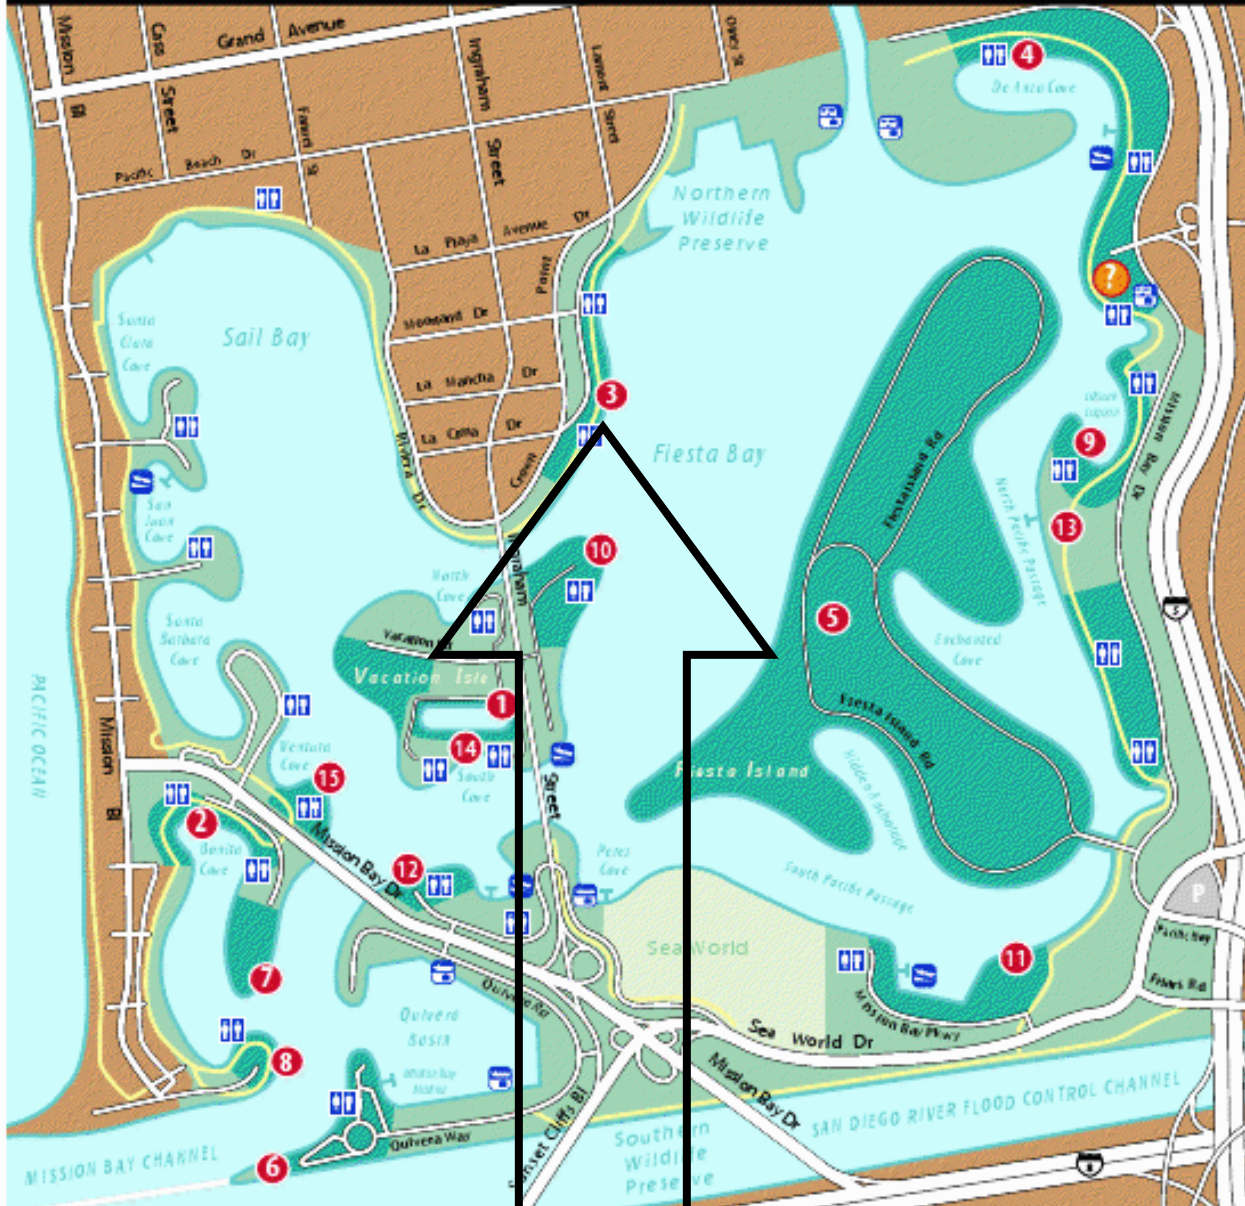

2nd Annual

KABA-SD Family
Picnic & Potluck

Date: Saturday, April 25, 2009.

Time: 11:00 a.m.

Location: Crown Point in Mission Bay Park
(see attached map).

Food: KABA will provide a main dish, drinks, plates and other utensils; e-mail to follow to those who RSVP to coordinate potluck items (monetary contributions may be made in lieu of food - \$5 for members; \$10 for non-members).

RSVP's to Christine Friedman at
Christine.Friedman@casd.uscourts.gov
no later than April 15.

Mission Bay Park Permit Sites

- 1 Model Yacht Pond
- 2 Bonita Cove
- 3 Crown Point
- 4 De Anza Cove
- 5 Fiesta Island
- 6 Hospitality Point
- 7 Mariner's Point
- 8 Mission Point
- 9 Playa Pacifica
- 10 Ski Beach
- 11 South Shore Park
- 12 Sunset Point
- 13 Tecolote Shores North
- 14 Vacation Isle
- 15 Ventura Cove

Key	
	Parking
	Public Restrooms
	Information
	Boat Launch
	Vessel Pump-out
	R.V. Pump-out
	Bike/Walk Paths
	Permit Sites